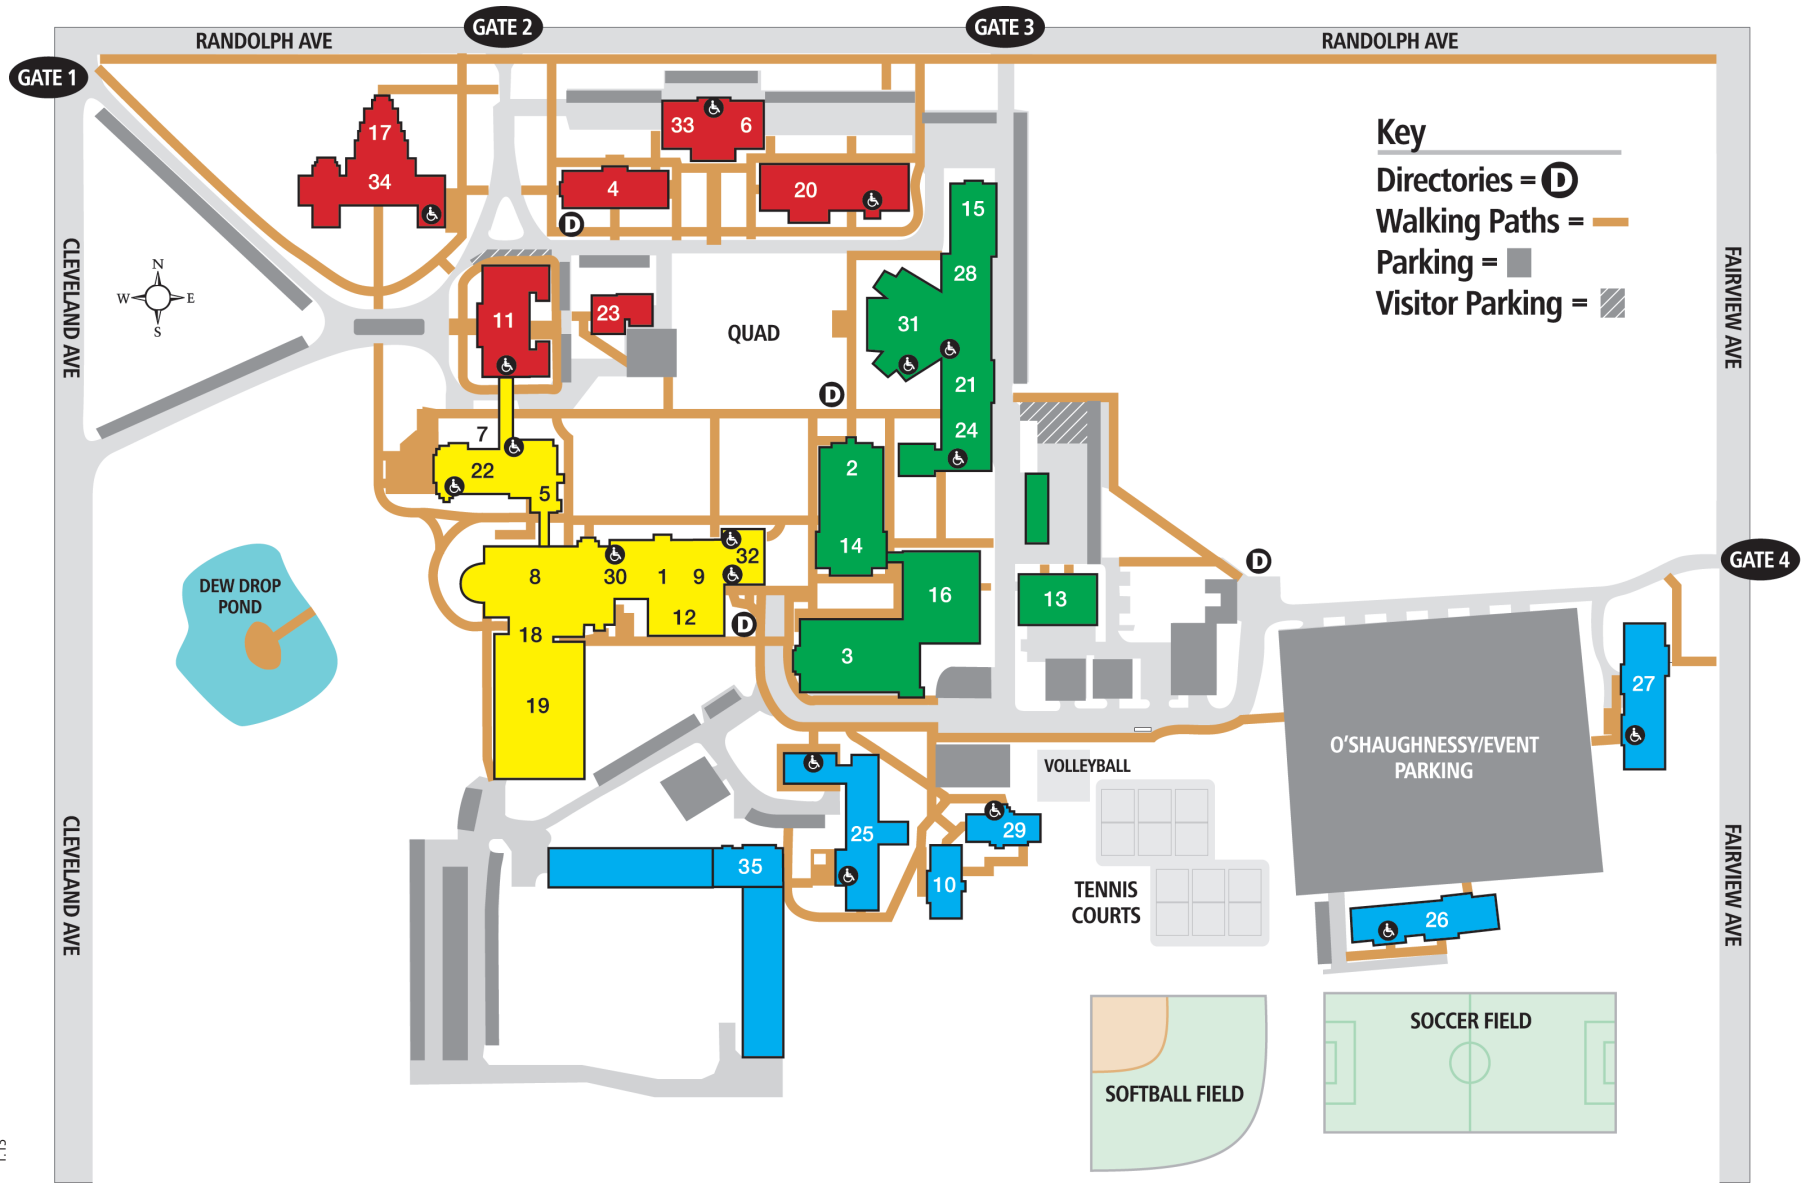

St. Paul Campus

1.13

Bookstore	1	Convenience Store	9	Jeanne d'Arc Auditorium	17	St. Mary Hall & Early Childhood Center	25	U.S. Post Office	32
Business Administration	2	Crandall Hall	10	Learning Commons	18	Sister Alberta Apartments	26	Visual Arts Building	33
Butler Sports & Fitness Center	3	Derham Hall	11	Library	19	Sister Georgia Apartments	27	Whitby Hall	34
Caecilian Hall	4	Dining Room	12	Mendel Hall	20	Speech Building	28	Morrison and Rauenhorst Residence Halls	35
Campus Ministry	5	Facilities Building	13	Music Building	21	Stanton Hall	29		
Catherine G. Murphy Gallery	6	Fontbonne Hall	14	Our Lady of Victory Chapel	22	Student Center	30		
Center for Montessori Programs	7	Frey Theater	15	Public Safety	23	The O'Shaughnessy	31		
Coeur de Catherine	8	Health & Wellness Clinic	16	Recital Hall	24				